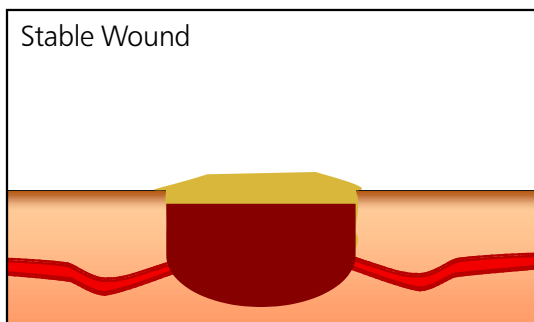

# CELOX™ is easy to use

Medtrade Products Limited  
Electra House  
Crewe Business Park, Crewe,  
Cheshire, UK. CW1 6GL  
**Tel: (44) 1270 500019**  
Fax: (44) 1270 500045  
sales@medtradeproducts.co.uk