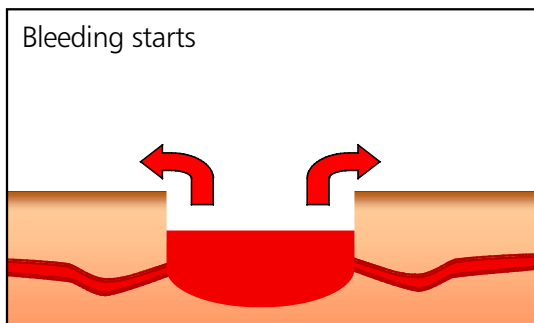

# CELOX™ is easy to use

Medtrade Products Limited  
Electra House  
Crewe Business Park, Crewe,  
Cheshire, UK. CW1 6GL  
**Tel: (44) 1270 500019**  
Fax: (44) 1270 500045  
sales@medtradeproducts.co.uk