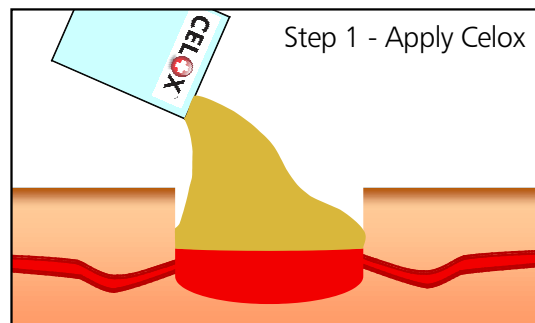

# CELOX™ is easy to use

Medtrade Products Limited  
Electra House  
Crewe Business Park, Crewe,  
Cheshire, UK. CW1 6GL  
**Tel: (44) 1270 500019**  
Fax: (44) 1270 500045  
sales@medtradeproducts.co.uk