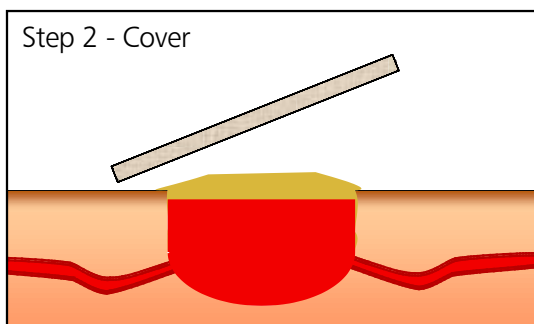

# CELOX™ is easy to use

Medtrade Products Limited  
Electra House  
Crewe Business Park, Crewe,  
Cheshire, UK. CW1 6GL  
**Tel: (44) 1270 500019**  
Fax: (44) 1270 500045  
sales@medtradeproducts.co.uk